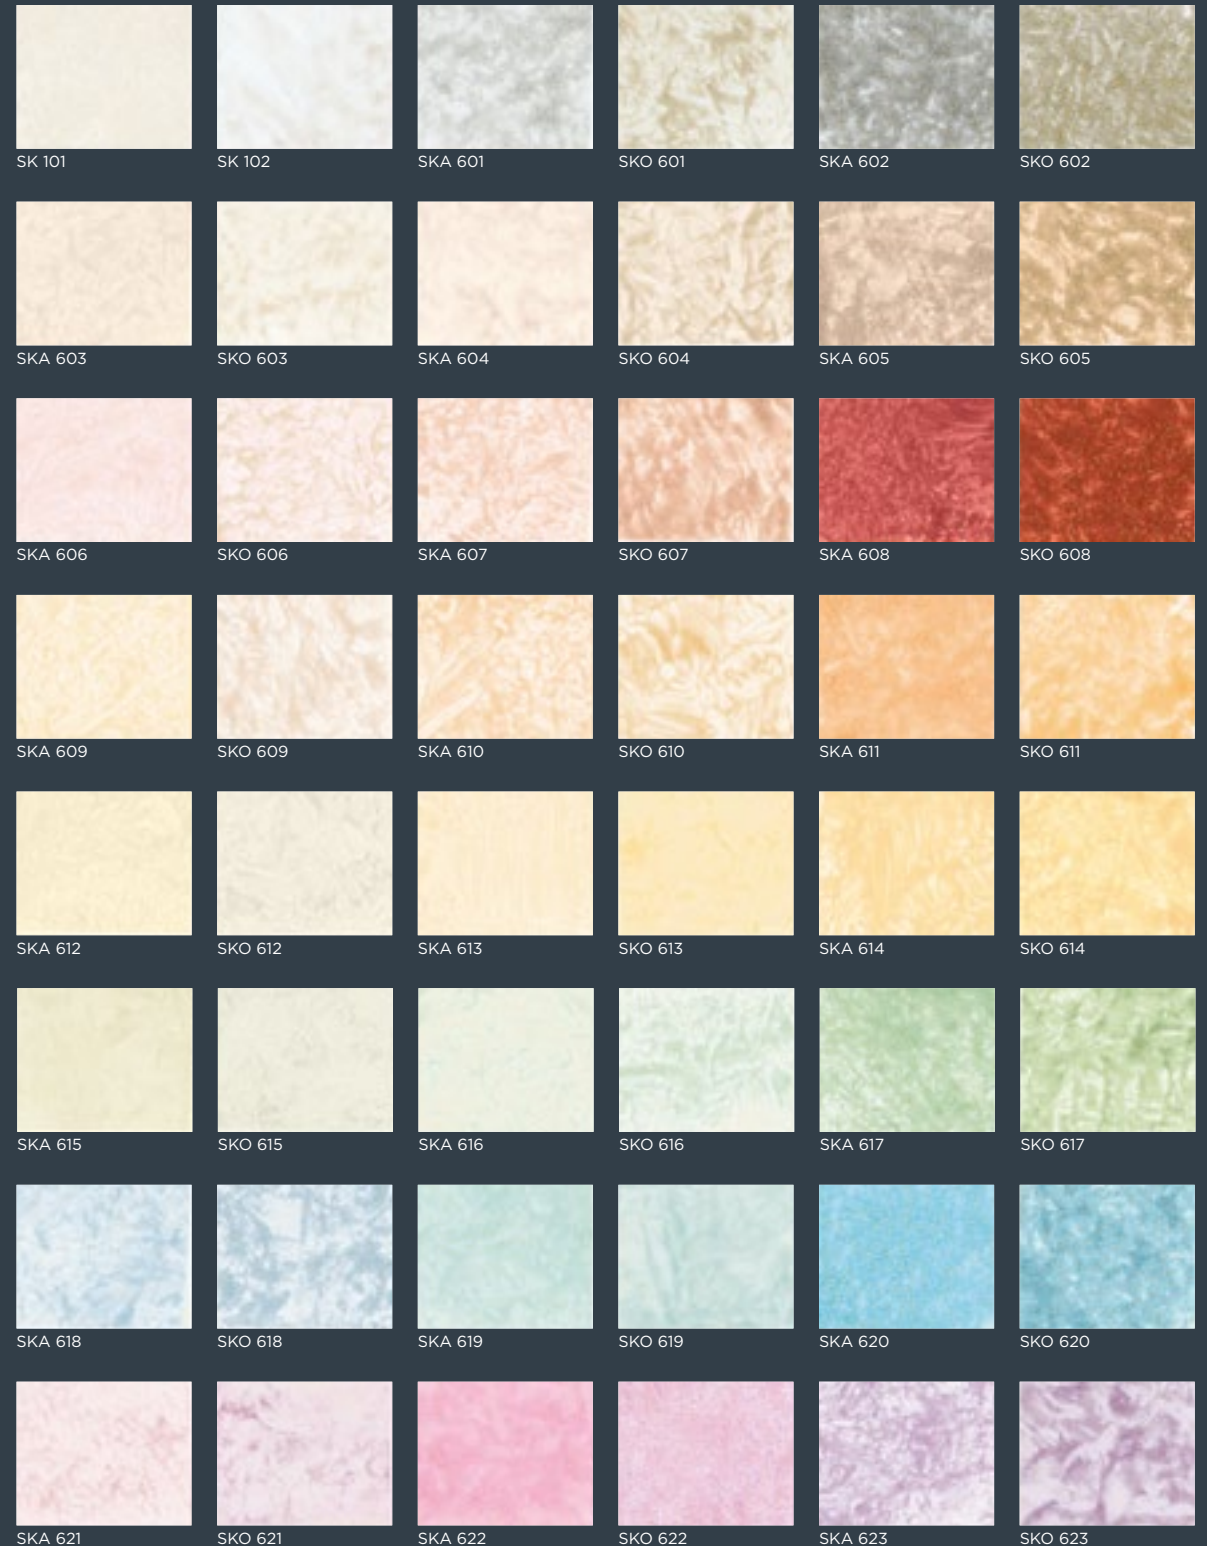

SK

FINISHES & COLORS FOR ARENARYA PRODUCTS

Velé

Siloxane cream, patinated effect, wall decoration.

Decorative and protective, siloxane-based, glaze type finish that is very simple to apply. Velé allows you to achieve subtle cloudy, shaded effects with different grades of intensity depending on the desired result. The nuance, together with the transparency, gives the walls a visual effect of lightness and delicacy.

Velé Silver&Gold

Gold and silver base decorative, siloxane-based cream, patinated wax effect.

Decorative and protective, siloxane-based, glaze type finish with wonderful, cloudy effect, golden or silver shades to enrich any type of environment with elegance and style. The product has a very high yield and is extremely simple to apply.

Shadé

The bold and striking waterborne metallic paint.

Smooth metallic decorative paint of great prestige and refinement. SHADE' distinguishes all types of environments by giving a striking and rich eye-catching atmosphere. The finish has a good opacity and is available in 3 bases: gold, silver and aluminum.

SK

Pearly and translucent decorative effect finish.

Modern translucent finish, highly durable and washable, ideal for decorating walls in every type of environment with style and charm. A finish with delightful metallic reflexes and a pearly effect that can change tone when the reflection of light changes.